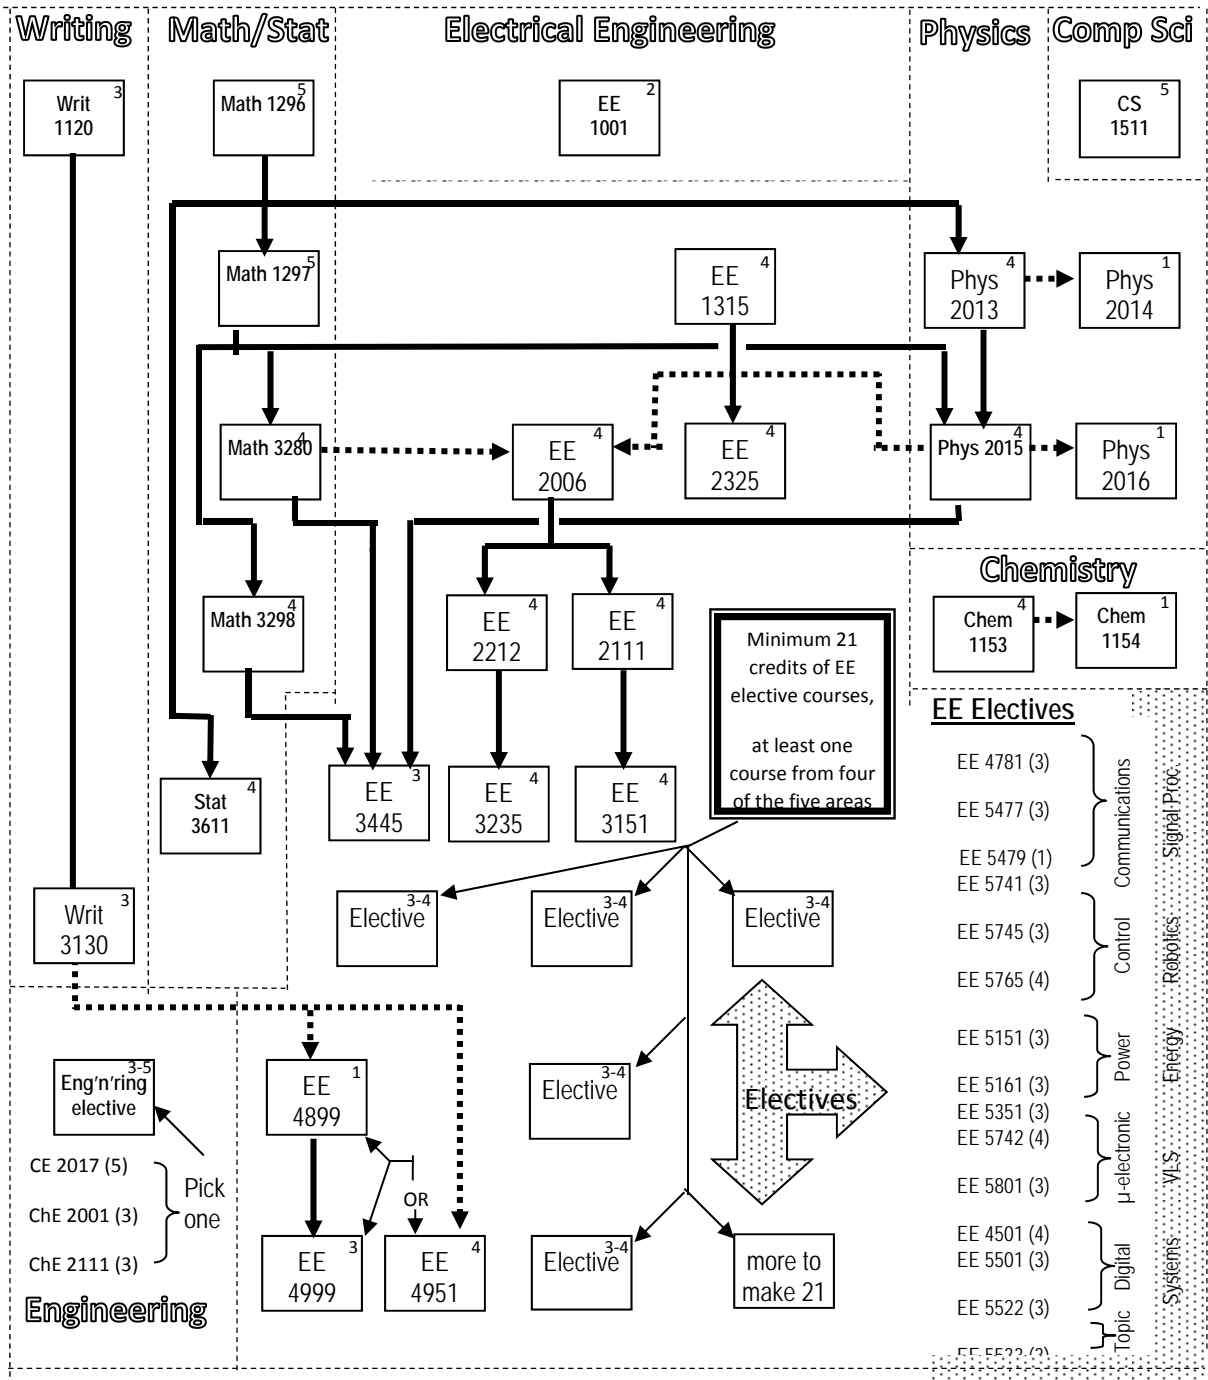

EE Major 2017-2018

Lib. Ed. requirements must include courses covering the following Key Topic issues...

- Global Perspectives (3 cr)
- Cultural Diversity in US (3 cr)
- Environmental Sustainability (3 cr)

Bold arrows indicate prerequisite structure

Dotted arrows indicate concurrent

Min 127 cr

EE Minor (41-42 cr)

Math 1296, 1297, 3280

Phys 2013, 2015,

EE 1315, 2006, 2111, 2212

CpE Minor (36 cr)

Math 1296, 1297

CS 1511, 1521, 2511

Energy Minor (40 cr)

Math 1296, 1297, 3280; Phys 2013, 2014, 2015, 2016; EE 2006, ChE 2111, 2121.6 cr.

CpE minor achieved by choosing EE 4305, and adding two extra courses, CS 1521 and 2511

Energy minor achieved by choosing EE 4501 and 5501, ChE 2111 and adding one extra course, ChE 2121 or ME 2212

Math minor achieved by adding one extra Math/Stat course numbered 3000 or above, except 3411 and 3326